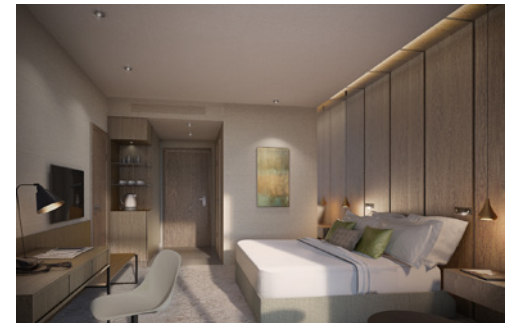

## Qurtubah Marriot Courtyard & Residence Inn, Riyadh. KSA

Location: Riyadh, KSA

Status: Design

Year: 2017

Program: Interior Design of all FOH areas: Lobby, Coffee area, ADD, Prayers Rooms, Business Area, Ballroom and Prefunction area, Gym and Spa, Courtyards Rooms and Residences inn apartments.

The Qurtubah Marriot Courtyard & Residence inn is located in Riyadh, KSA. The choice of natural materials, comfortable furniture and light colors, add warmth, brightness and intimacy to guests' staying, emphasizing the feeling of ample spaces. A subtle and discrete use of colors and patterns inspired from Riyadh and Andalusian courtyard houses permits to provide a strong relationship with the exterior garden and to have a variety of decorative rich surfaces covering the walls, flooring and ceilings will provide a cozy and home feeling in all the interior spaces of the building.

## Qurtubah Marriot Courtyard & Residence Inn, Riyadh. KSA

*One bedroom apartment*

*King room*

*Suite*

The Building has 153 rooms and 120 apartments distributed the hotel rooms between the first and second floors and the Apartments between the Level 3rd to the level 14th. The services included in the Building are: a Business area which includes several Meeting Rooms, a Ballroom area with a Prefunction area, a Gym area with Swimming Pool, ADD and a Cafeteria. The Qurtubah Marriot Courtyard & Residence inn will offer a new standard of confort and high-end services for discerning local residents and international business travelers